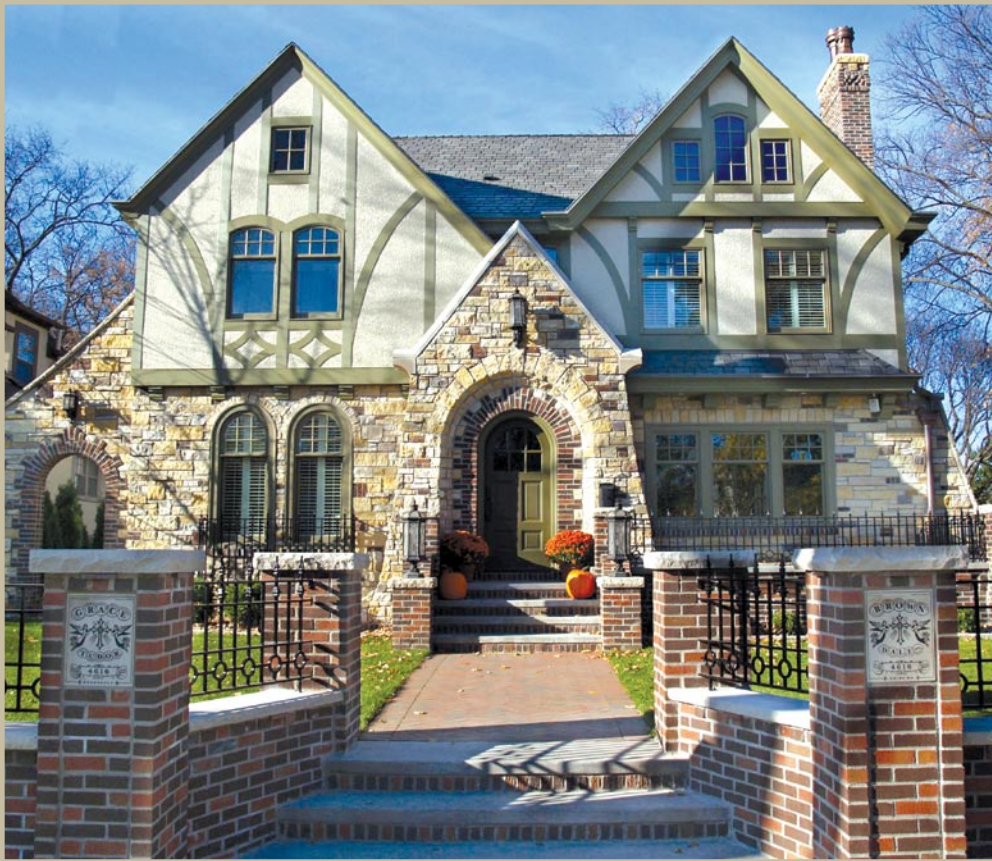

# Your Masonry Matching Experts

Hedberg Landscape & Masonry Supplies, Minnesota's leader in natural stone products, is happy to provide **Expert Stone, Brick and Mortar Matching Services**

for your remodeling, expansion and restoration jobs. This valuable expert matching service is free when you purchase your masonry materials at Hedberg.