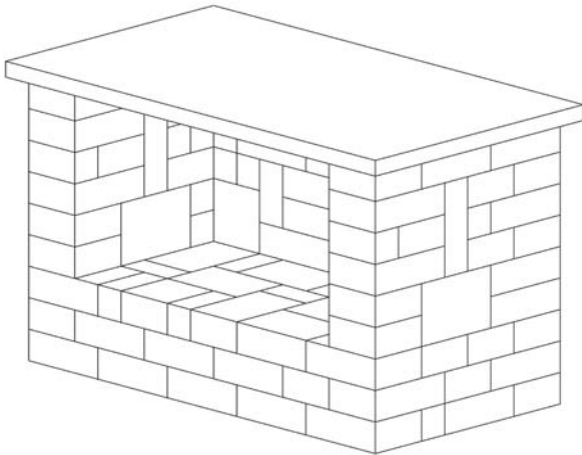

Vintage 8' Kitchen

3' H x 8.25' W x 3' D

Left

Right

Inside (A)

Back

Block	Size	Qty
A	8 x 18	13
B	8 x 9	10
C	4 x 18	16
D	4 x 9	22
E	4" Corner	15
F	8" Corner	15
G	Cap	6

Shaded boxes denote cut pieces.

* 8 x 8 and 4 x 8 blocks combined on a pallet

Designed with Stone Age "New Age" 48" fireplace kit.

Rochester
Concrete Products™

800-535-2375
www.rochesterpcp.com

High Profile Fireplace

10' H x 6' W x 5' D

<u>Block</u>	<u>Qty</u>	<u>Pallets</u>
8 x 12 x 4	267	4
8 x 8 x 4	181	2*
4 x 8 x 4	164	

* 8 x 8 and 4 x 8 blocks combined on a pallet

Designed with Stone Age "New Age" 45" fireplace kit.

Rochester
Concrete Products™

800-535-2375
www.rochesterpcp.com

Lakeland Kits

Lakeland Woodbox

3' H x 5' W x 2.67' D

<u>Block</u>	<u>Qty</u>	<u>Pallets</u>
8 x 12 x 4	76	1
8 x 8x 4	33	1*
4 x 8 x 4	24	

Lakeland Table

3' H x 5' W x 2.67' D

<u>Block</u>	<u>Qty</u>	<u>Pallets</u>
8 x 12 x 4	76	1
8 x 8x 4	34	1*
4 x 8 x 4	26	