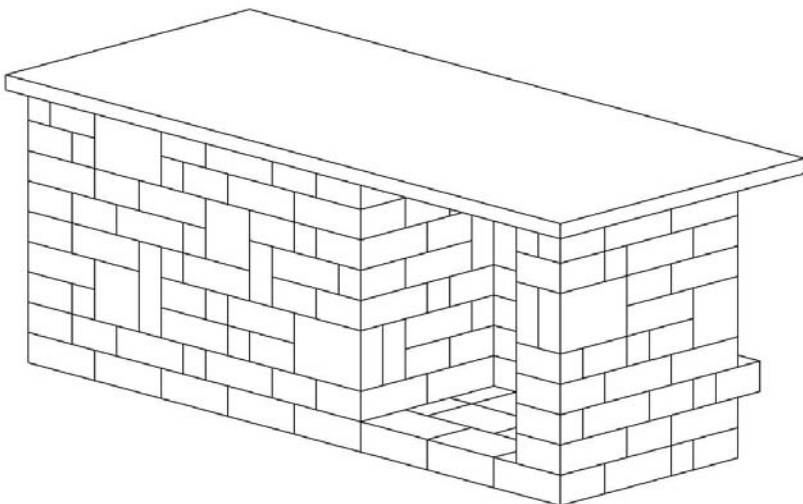

* 8 x 8 and 4 x 8 blocks combined on a pallet

Designed with Stone Age "New Age" 48" fireplace kit.

Rochester
Concrete Products™

800-535-2375
www.rochesterpcp.com

High Profile Fireplace

10' H x 6' W x 5' D

<u>Block</u>	<u>Qty</u>	<u>Pallets</u>
8 x 12 x 4	267	4
8 x 8 x 4	181	2*
4 x 8 x 4	164	

* 8 x 8 and 4 x 8 blocks combined on a pallet

Designed with Stone Age "New Age" 45" fireplace kit.

Rochester
Concrete Products™

800-535-2375
www.rochesterpcp.com

Lakeland Kits

Lakeland Woodbox

3' H x 5' W x 2.67' D

<u>Block</u>	<u>Qty</u>	<u>Pallets</u>
8 x 12 x 4	76	1
8 x 8x 4	33	1*
4 x 8 x 4	24	

Lakeland Table

3' H x 5' W x 2.67' D

<u>Block</u>	<u>Qty</u>	<u>Pallets</u>
8 x 12 x 4	76	1
8 x 8x 4	34	1*
4 x 8 x 4	26	