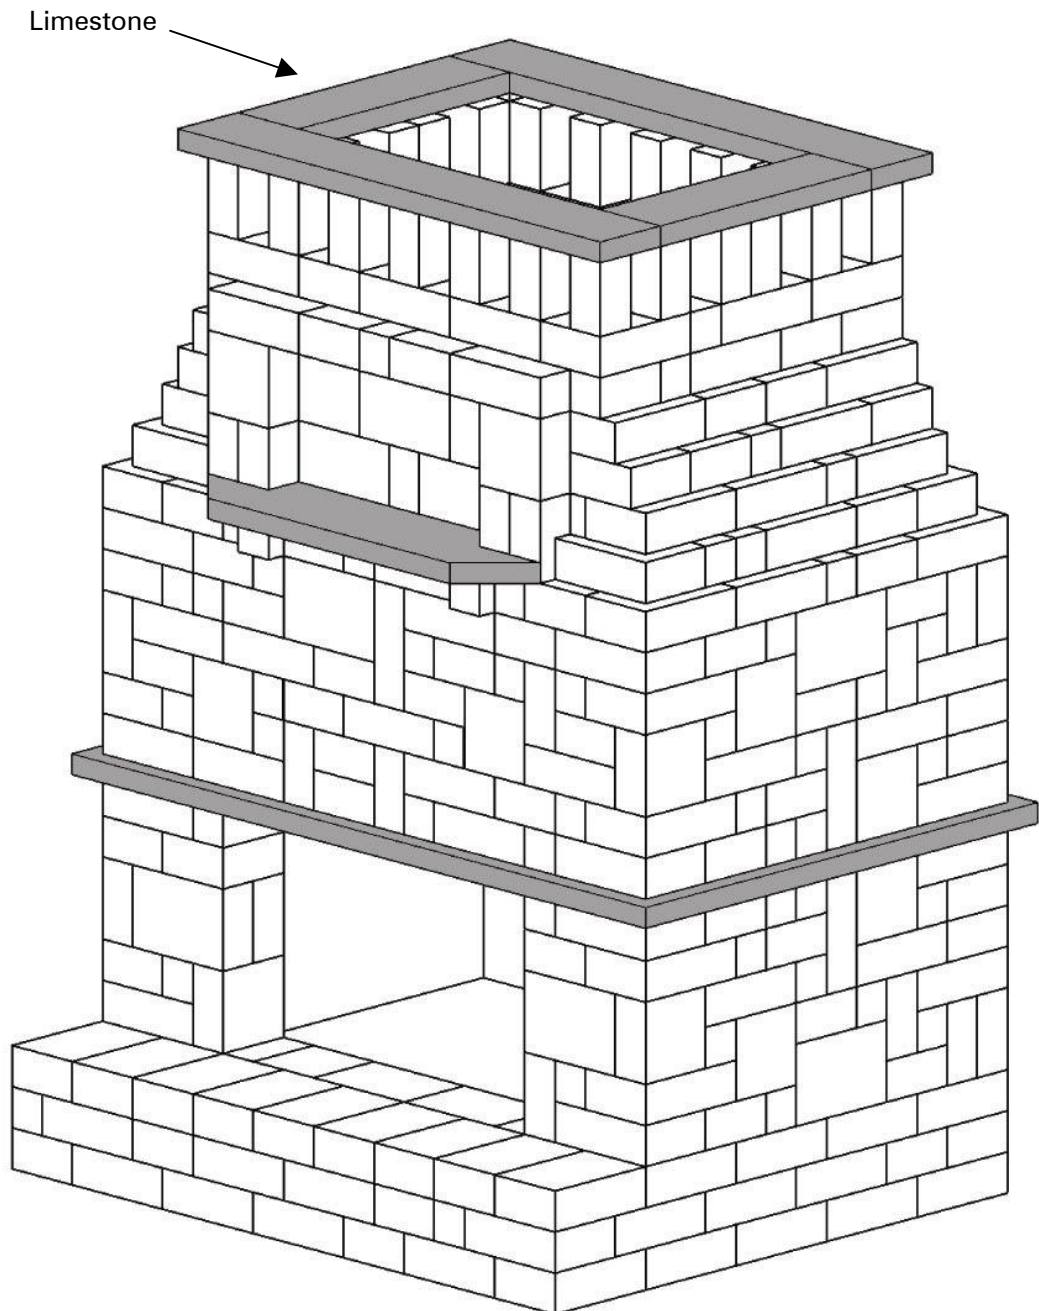

Vintage 8' Kitchen

3' H x 8.25' W x 3' D

Left

Right

Inside (A)

Back

Block	Size	Qty
A	8 x 18	13
B	8 x 9	10
C	4 x 18	16
D	4 x 9	22
E	4" Corner	15
F	8" Corner	15
G	Cap	6

Shaded boxes denote cut pieces.

Designed with Stone Age "New Age" 45" fireplace kit.

Rochester
Concrete Products™

800-535-2375
www.rochesterpcp.com

Medium Profile Fireplace

8.33' H x 6' W x 5' D

<u>Block</u>	<u>Qty</u>	<u>Pallets</u>
8 x 12 x 4	223	3
8 x 8 x 4	164	2*
4 x 8 x 4	134	

* 8 x 8 and 4 x 8 blocks combined on a pallet

Designed with Stone Age "New Age" 48" fireplace kit.

Rochester
Concrete Products™

800-535-2375
www.rochesterpcp.com

High Profile Fireplace

10' H x 6' W x 5' D

<u>Block</u>	<u>Qty</u>	<u>Pallets</u>
8 x 12 x 4	267	4
8 x 8 x 4	181	2*
4 x 8 x 4	164	