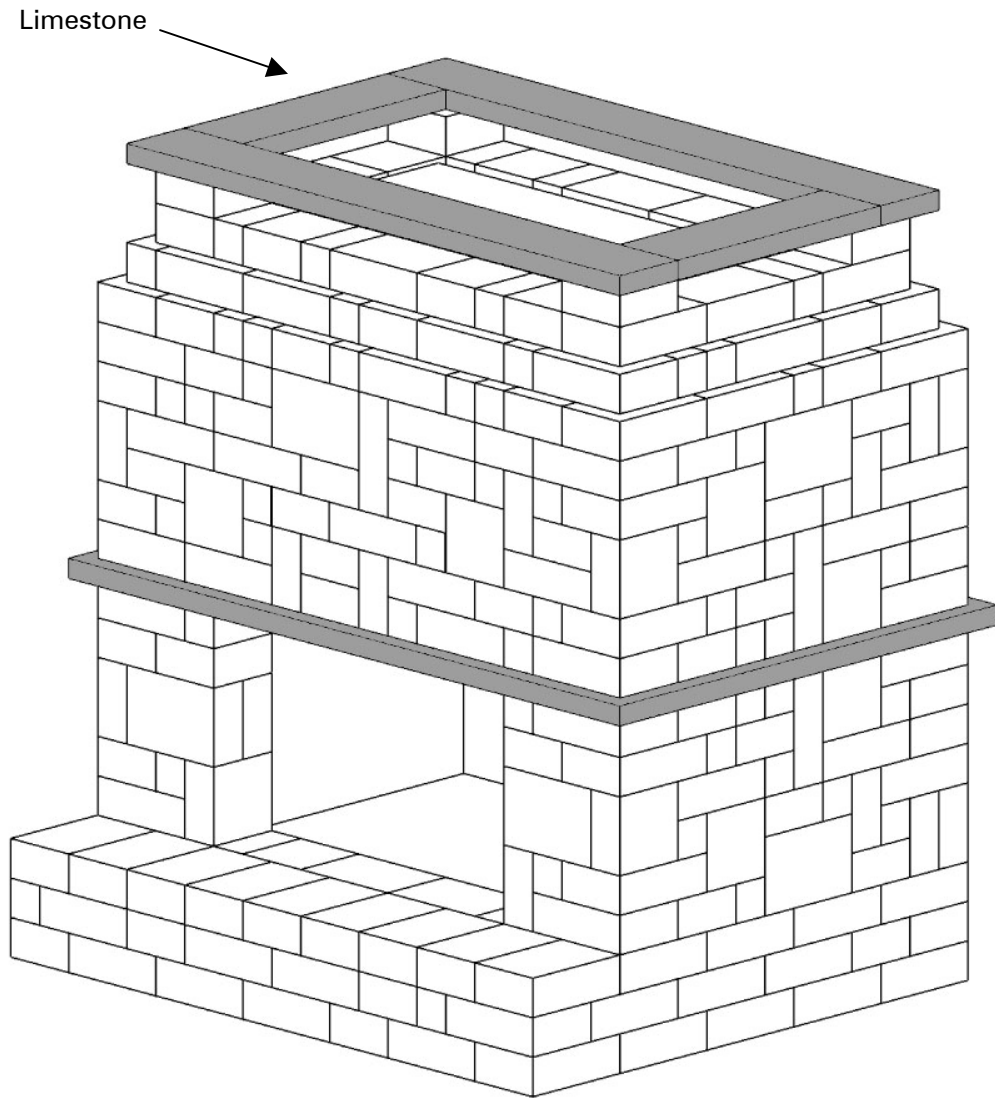

Vintage 8' Kitchen

3' H x 8.25' W x 3' D

Left

Right

Inside (A)

Back

Block	Size	Qty
A	8 x 18	13
B	8 x 9	10
C	4 x 18	16
D	4 x 9	22
E	4" Corner	15
F	8" Corner	15
G	Cap	6

Shaded boxes denote cut pieces.

800-535-2375
www.rochestercp.com

Low Profile Fireplace

6' H x 6' W x 5' D

<u>Block</u>	<u>Qty</u>	<u>Pallets</u>
8 x 12 x 4	192	3
8 x 8 x 4	132	2*
4 x 8 x 4	114	

* 8 x 8 and 4 x 8 blocks combined on a pallet

Designed with Stone Age "New Age" 45" fireplace kit.

Rochester
Concrete Products™

800-535-2375
www.rochesterpcp.com

Medium Profile Fireplace

8.33' H x 6' W x 5' D

<u>Block</u>	<u>Qty</u>	<u>Pallets</u>
8 x 12 x 4	223	3
8 x 8 x 4	164	2*
4 x 8 x 4	134	

* 8 x 8 and 4 x 8 blocks combined on a pallet

Designed with Stone Age "New Age" 48" fireplace kit.

Rochester
Concrete Products™

800-535-2375
www.rochesterpcp.com

High Profile Fireplace

10' H x 6' W x 5' D

<u>Block</u>	<u>Qty</u>	<u>Pallets</u>
8 x 12 x 4	267	4
8 x 8 x 4	181	2*
4 x 8 x 4	164	