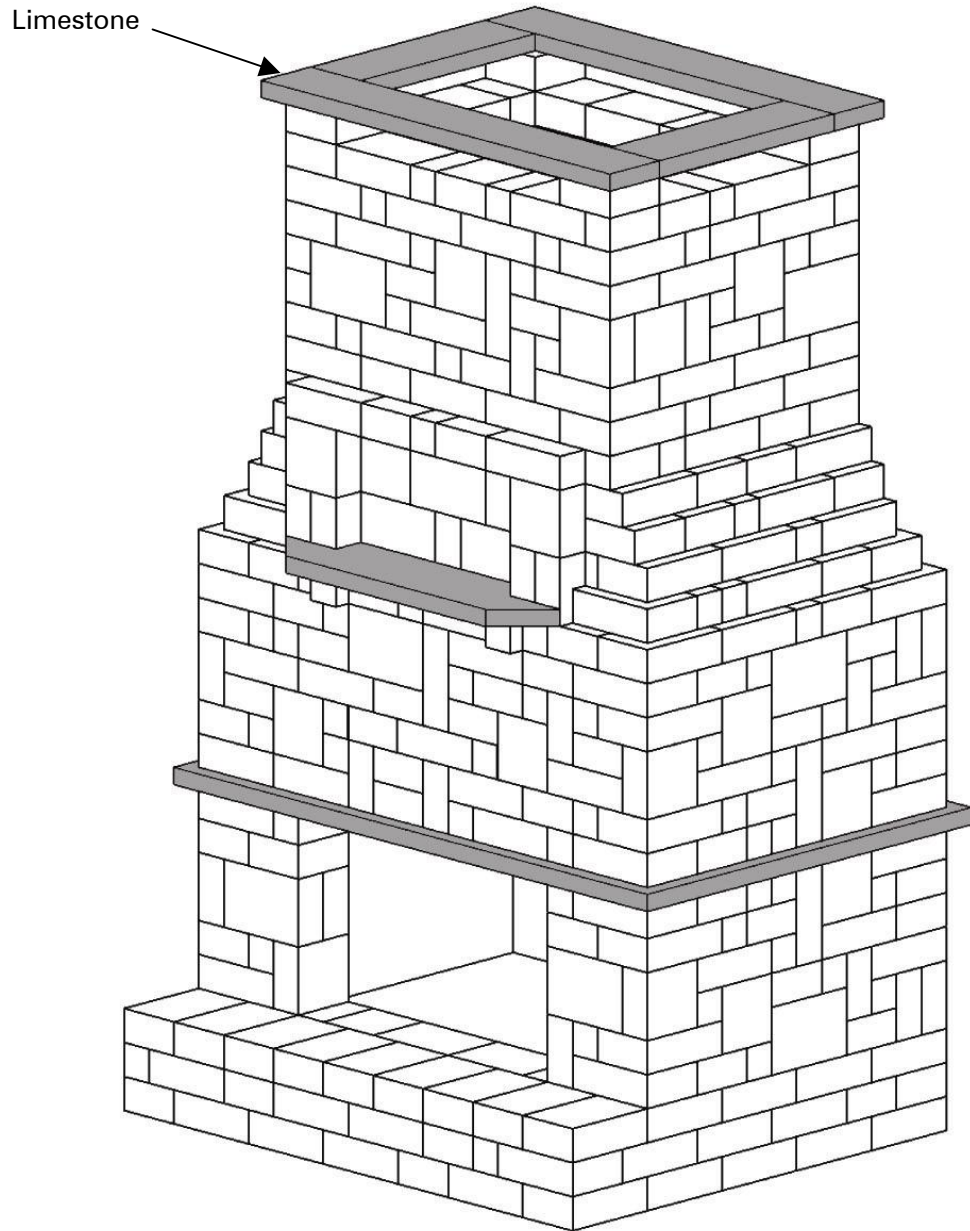

Vintage 8' Kitchen

3' H x 8.25' W x 3' D

Left

Right

Inside (A)

Back

Block	Size	Qty
A	8 x 18	13
B	8 x 9	10
C	4 x 18	16
D	4 x 9	22
E	4" Corner	15
F	8" Corner	15
G	Cap	6

Shaded boxes denote cut pieces.

* 8 x 8 and 4 x 8 blocks combined on a pallet

Designed with Stone Age "New Age" 48" fireplace kit.

Rochester
Concrete Products™

800-535-2375
www.rochesterpcp.com

High Profile Fireplace

10' H x 6' W x 5' D

<u>Block</u>	<u>Qty</u>	<u>Pallets</u>
8 x 12 x 4	267	4
8 x 8 x 4	181	2*
4 x 8 x 4	164	