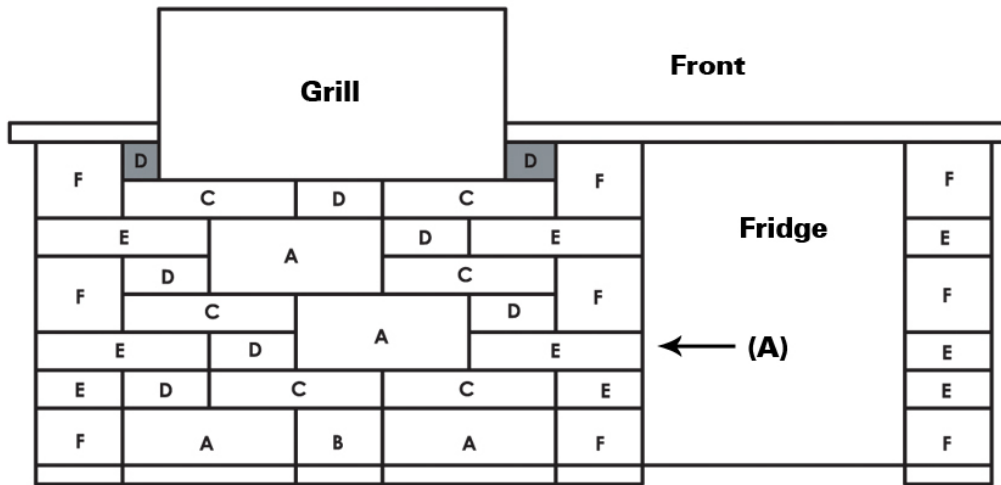

Vintage 8' Kitchen

3' H x 8.25' W x 3' D

Left

Right

Inside (A)

Back

Block	Size	Qty
A	8 x 18	13
B	8 x 9	10
C	4 x 18	16
D	4 x 9	22
E	4" Corner	15
F	8" Corner	15
G	Cap	6

Shaded boxes denote cut pieces.