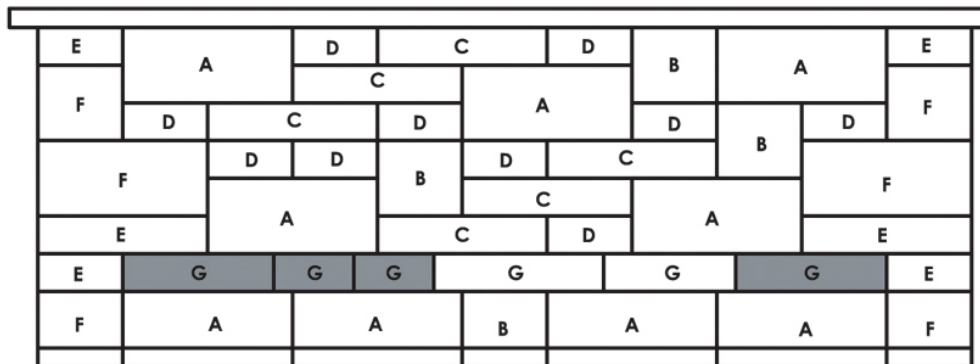

Vintage 8' Kitchen

3' H x 8.25' W x 3' D

Left

Right

Inside (A)

Back

Block	Size	Qty
A	8 x 18	13
B	8 x 9	10
C	4 x 18	16
D	4 x 9	22
E	4" Corner	15
F	8" Corner	15
G	Cap	6

Shaded boxes denote cut pieces.