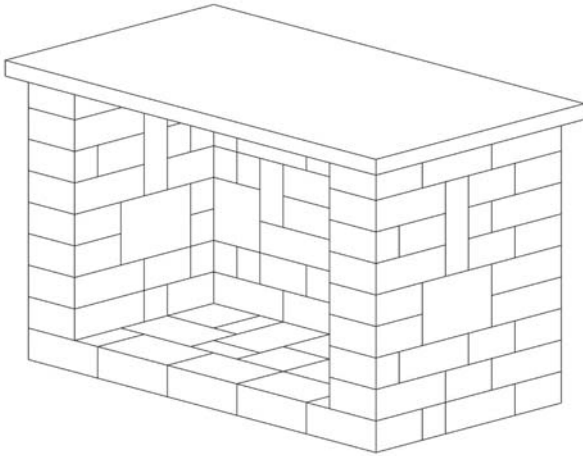

Vintage 8' Kitchen

3' H x 8.25' W x 3' D

Left

Right

Inside (A)

Back

Block	Size	Qty
A	8 x 18	13
B	8 x 9	10
C	4 x 18	16
D	4 x 9	22
E	4" Corner	15
F	8" Corner	15
G	Cap	6

Shaded boxes denote cut pieces.

* 8 x 8 and 4 x 8 blocks combined on a pallet

Designed with Stone Age "New Age" 48" fireplace kit.

Rochester
Concrete Products™

800-535-2375
www.rochesterpcp.com

High Profile Fireplace

10' H x 6' W x 5' D

<u>Block</u>	<u>Qty</u>	<u>Pallets</u>
8 x 12 x 4	267	4
8 x 8 x 4	181	2*
4 x 8 x 4	164	

* 8 x 8 and 4 x 8 blocks combined on a pallet

Designed with Stone Age "New Age" 45" fireplace kit.

Rochester
Concrete Products™

800-535-2375
www.rochesterpcp.com

Lakeland Kits

Lakeland Woodbox

3' H x 5' W x 2.67' D

<u>Block</u>	<u>Qty</u>	<u>Pallets</u>
8 x 12 x 4	76	1
8 x 8x 4	33	1*
4 x 8 x 4	24	

Lakeland Table

3' H x 5' W x 2.67' D

<u>Block</u>	<u>Qty</u>	<u>Pallets</u>
8 x 12 x 4	76	1
8 x 8x 4	34	1*
4 x 8 x 4	26	