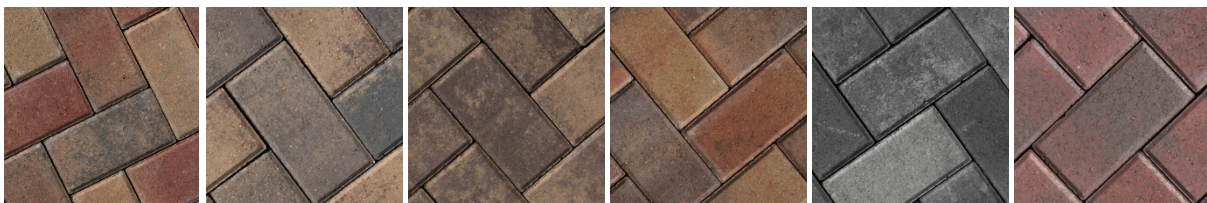

MEGA-KINGSTON

Ashbury Haze

Barkwood

Cotswold Mist

Fieldstone

Northwoods

HOLLAND STONE

Ashbury Haze

Cambray Tan

Charcoal

Fieldstone

Antique Copper

Beechwood

Carmel

Desert

Moonlight Gray