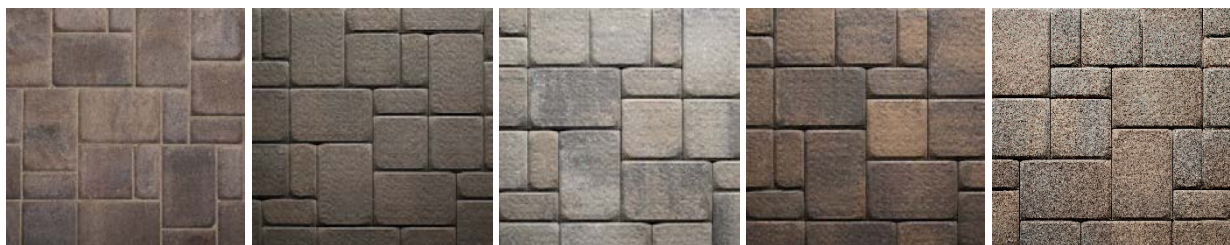

Hedberg Supply offers two profiles of MyPaverDriveway.com™ concrete pavers - both listed below. The colors you see are all available for purchase. Colors represented may appear slightly different in person.

MEGA-KINGSTON

Ashbury Haze

Barkwood

Cotswold Mist

Fieldstone

Northwoods

HOLLAND STONE

Ashbury Haze

Cambray Tan

Charcoal

Fieldstone

Antique Copper

Beechwood

Carmel

Desert

Moonlight Gray

Rosewood