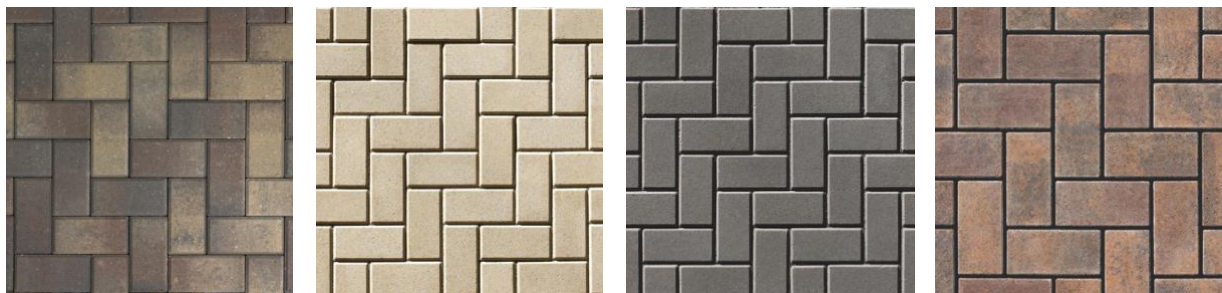

Hedberg Supply offers two profiles of MyPaverDriveway.com™ concrete pavers - both listed below. The colors you see are all available for purchase. Colors represented may appear slightly different in person.

MEGA-KINGSTON

Ashbury Haze

Barkwood

Cotswold Mist

Fieldstone

Northwoods

HOLLAND STONE

Ashbury Haze

Cambray Tan

Charcoal

Fieldstone

Antique Copper

Beechwood

Carmel

Desert

Moonlight Gray